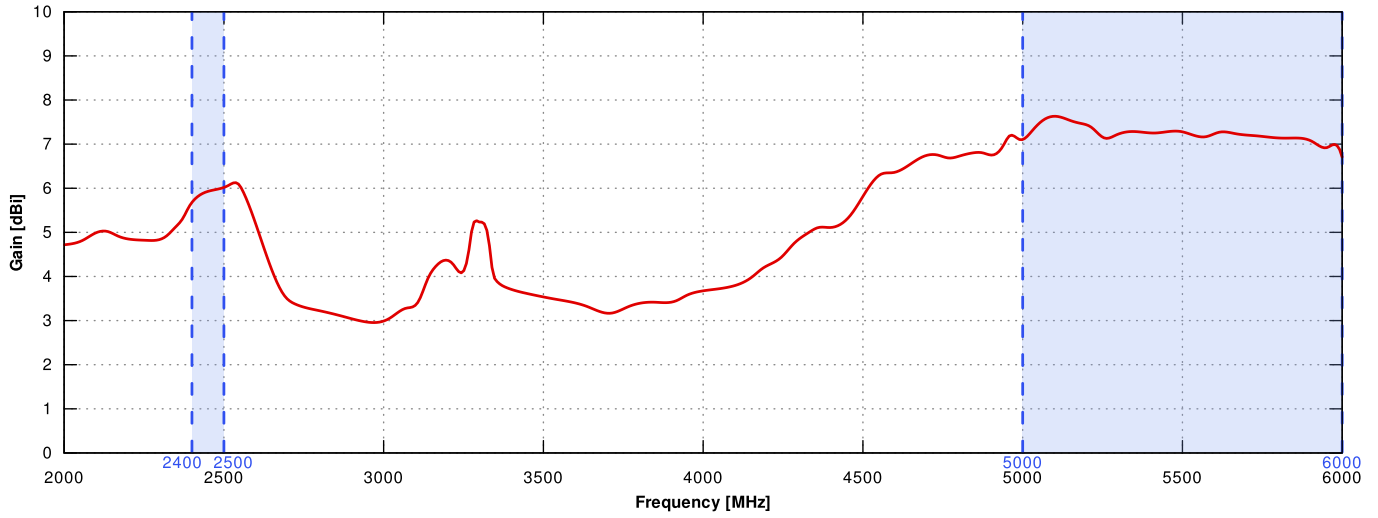

WI-FI ANTENNA SPECIFICATION

FREQUENCY	2.4 - 2.5 GHz
GAIN	6 dBi
VSWR	<1.70, max <2.00
BEAMWIDTH	360°/25° ±5°
POLARIZATION	Vertical
IMPEDANCE	50 Ω

MECHANICAL SPECIFICATION

MATERIALS	ABS, aluminum, PTFE
CONNECTOR TYPE	RJ45
INGRESS PROTECTION	IP68
DIMENSIONS	160 x 160 x 240 mm 6.3 x 6.3 x 9.45 inch
WEIGHT	1.5 kg 3.31 lbs
OPERATING TEMPERATURE	From -40°C to 80°C From -40°F to 176°F
MAST DIAMETER	40-60 mm 1.57-2.36 inch

LTE / 4G WCS DARS

2300
MHz

30

40

2400
MHz

LTE / 4G

2400
MHz

7

38

41

53

69

n90

2700
MHz

PLOTS

VSWR for Wi-Fi antenna

VSWSR for LTE antenna

Gain for Wi-Fi antenna

Gain for LTE antenna

LTE from 700MHz to 900MHz

LTE from 1.71GHz to 2.17GHz

LTE from 2.3GHz to 2.7GHz

Wi-Fi 2.4GHz and 5GHz

DIMENSIONS