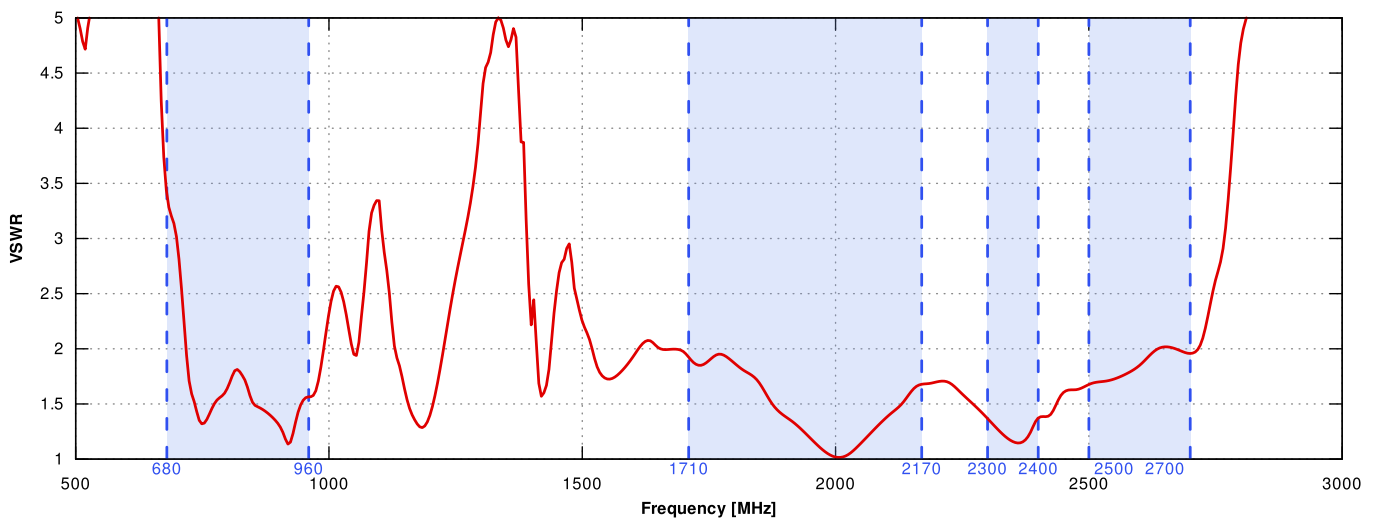

WI-FI ANTENNA SPECIFICATION

FREQUENCY	2.4 - 2.5 GHz
GAIN	6 dBi
VSWR	<1.70, max <2.00
BEAMWIDTH	360°/25° ±5°
POLARIZATION	Vertical
IMPEDANCE	50 Ω

MECHANICAL SPECIFICATION

MATERIALS	ABS, aluminum, PTFE
CONNECTOR TYPE	RJ45
INGRESS PROTECTION	IP68
DIMENSIONS	160 x 160 x 240 mm 6.3 x 6.3 x 9.45 inch
WEIGHT	1.5 kg 3.31 lbs
OPERATING TEMPERATURE	From -40°C to 80°C From -40°F to 176°F
MAST DIAMETER	40-60 mm 1.57-2.36 inch

LTE / 4G WCS DARS

2300
MHz

30

40

2400
MHz

LTE / 4G

2400
MHz

7

38

41

53

69

n90

2700
MHz

PLOTS

VSWR for Wi-Fi antenna

VSWSR for LTE antenna

Gain for Wi-Fi antenna

Gain for LTE antenna

LTE from 700MHz to 900MHz

LTE from 1.71GHz to 2.17GHz

LTE from 2.3GHz to 2.7GHz

Wi-Fi 2.4GHz and 5GHz

DIMENSIONS