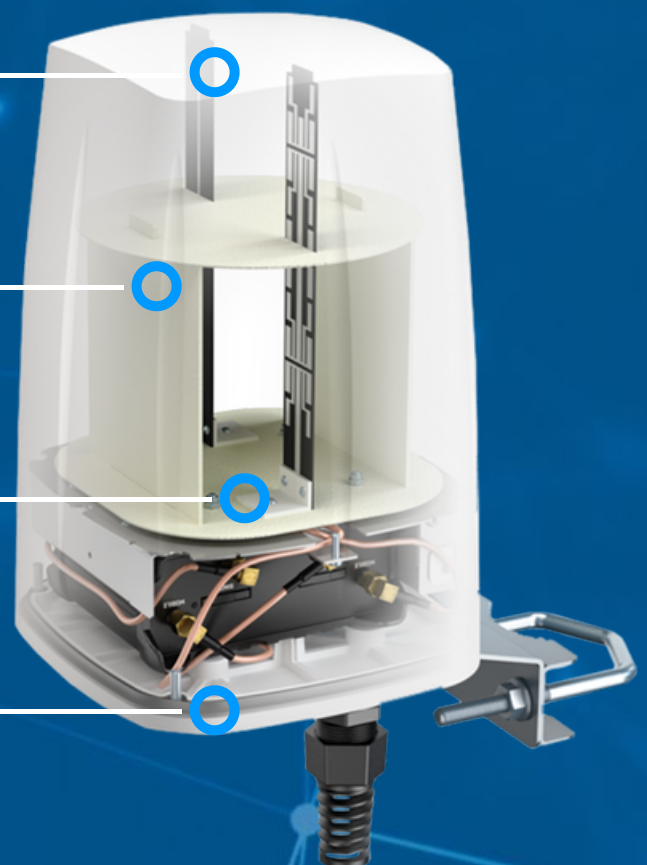

QuSpot for Teltonika

RUT951/RUT950/RUT901/RUT900

Integrated multi-band LTE omni antennas + WiFi omni antennas + place to install Teltonika RUT951, RUT950 or 900 (All-in-one)

QuSpot omni LTE antenna for Teltonika **RUT951, RUT950, RUT901** or **RUT900** router is a perfect outdoor device for mobile and fixed installations like industrial, CCTV, hotspots, yachts, boats, campers, RV etc. **It has embedded also omni Wi-Fi antennas.** If you use **RUT951, RUT950, RUT901** or **RUT900** with QuSpot antenna, you get an integrated complete solution with embedded router and multi band antennas in one enclosure.

WI-FI ANTENNA SPECIFICATION

FREQUENCY	2.4 - 2.5 GHz
GAIN	6 dBi
VSWR	<1.70, max <2.00
BEAMWIDTH	360°/25° ±5°
POLARIZATION	Vertical
IMPEDANCE	50 Ω

MECHANICAL SPECIFICATION

MATERIALS	ABS, aluminum, PTFE
CONNECTOR TYPE	RJ45
INGRESS PROTECTION	IP68
DIMENSIONS	160 x 160 x 240 mm 6.3 x 6.3 x 9.45 inch
WEIGHT	1.5 kg 3.31 lbs
OPERATING TEMPERATURE	From -40°C to 80°C From -40°F to 176°F
MAST DIAMETER	40-60 mm 1.57-2.36 inch