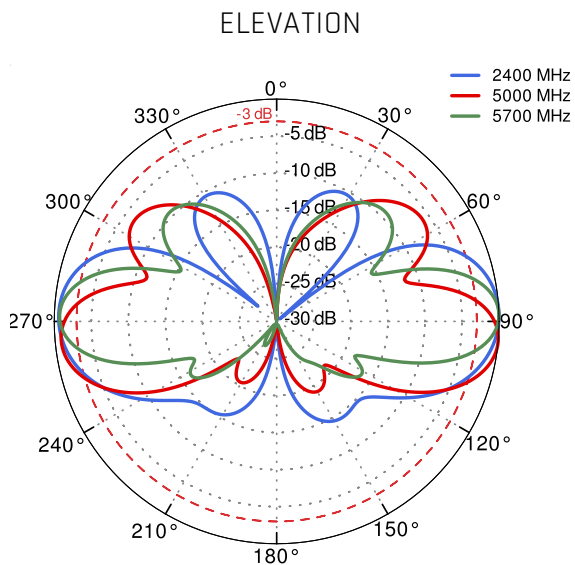

LTE ANTENNA SPECIFICATION

FREQUENCY	694 - 960 MHz 1.7 - 2.2 GHz 2.2 - 2.7 GHz
GAIN	694 - 960 MHz : 2 dBi 1.7 - 2.2 GHz : 2 dBi 2.2 - 2.7 GHz : 4 dBi
SUPPORTED LTE/5G BANDS	1, 2, 3, 4, 5, 6, 7, 8, 9, 10, 12, 13, 14, 17, 18, 19, 20, 23, 25, 26, 27, 28, 29, 30, 33, 34, 35, 36, 37, 38, 39, 40, 41, 44, 53, 59, 62, 65, 66, 67, 68, 69, 85, n80, n81, n82, n83, n84, n86, n89, n90, n95
VSWR	<1.60, max <2.00
BEAMWIDTH	360°/35° ±5°
POLARIZATION	Vertical
IMPEDANCE	50 Ω

WI-FI ANTENNA SPECIFICATION

FREQUENCY	2.4 - 2.5 GHz
GAIN	6 dBi
VSWR	<1.70, max <2.00
BEAMWIDTH	360°/25° ±5°
POLARIZATION	Vertical
IMPEDANCE	50 Ω

MECHANICAL SPECIFICATION

MATERIALS	ABS, aluminum, PTFE
CONNECTOR TYPE	RJ45
INGRESS PROTECTION	IP68
DIMENSIONS	160 x 160 x 240 mm 6.3 x 6.3 x 9.45 inch
WEIGHT	1.5 kg 3.31 lbs
OPERATING TEMPERATURE	From -40°C to 80°C From -40°F to 176°F
MAST DIAMETER	40-60 mm 1.57-2.36 inch

38

41

53

69

n90

2700
MHz

PLOTS

VSWR for Wi-Fi antenna

VSWSR for LTE antenna

Gain for Wi-Fi antenna

Gain for LTE antenna

LTE from 700MHz to 900MHz

LTE from 1.71GHz to 2.17GHz

LTE from 2.3GHz to 2.7GHz

Wi-Fi 2.4GHz and 5GHz

DIMENSIONS