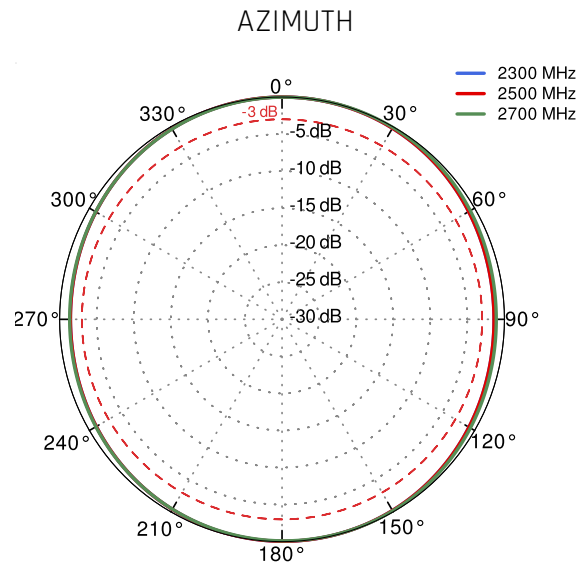

LTE ANTENNA SPECIFICATION

FREQUENCY	694 - 960 MHz 1.7 - 2.2 GHz 2.2 - 2.7 GHz
GAIN	694 - 960 MHz : 2 dBi 1.7 - 2.2 GHz : 2 dBi 2.2 - 2.7 GHz : 4 dBi
SUPPORTED LTE/5G BANDS	1, 2, 3, 4, 5, 6, 7, 8, 9, 10, 12, 13, 14, 17, 18, 19, 20, 23, 25, 26, 27, 28, 29, 30, 33, 34, 35, 36, 37, 38, 39, 40, 41, 44, 53, 59, 62, 65, 66, 67, 68, 69, 85, n80, n81, n82, n83, n84, n86, n89, n90, n95
VSWR	<1.60, max <2.00
BEAMWIDTH	360°/35° ±5°
POLARIZATION	Vertical
IMPEDANCE	50 Ω

WI-FI ANTENNA SPECIFICATION

FREQUENCY	2.4 - 2.5 GHz
GAIN	6 dBi
VSWR	<1.70, max <2.00
BEAMWIDTH	360°/25° ±5°
POLARIZATION	Vertical
IMPEDANCE	50 Ω

MECHANICAL SPECIFICATION

MATERIALS	ABS, aluminum, PTFE
CONNECTOR TYPE	RJ45
INGRESS PROTECTION	IP68
DIMENSIONS	160 x 160 x 240 mm 6.3 x 6.3 x 9.45 inch
WEIGHT	1.5 kg 3.31 lbs
OPERATING TEMPERATURE	From -40°C to 80°C From -40°F to 176°F
MAST DIAMETER	40-60 mm 1.57-2.36 inch

38

41

53

69

n90

2700
MHz

PLOTS

VSWR for Wi-Fi antenna

VSWSR for LTE antenna

Gain for Wi-Fi antenna

Gain for LTE antenna

LTE from 700MHz to 900MHz

LTE from 1.71GHz to 2.17GHz

LTE from 2.3GHz to 2.7GHz

Wi-Fi 2.4GHz and 5GHz

DIMENSIONS