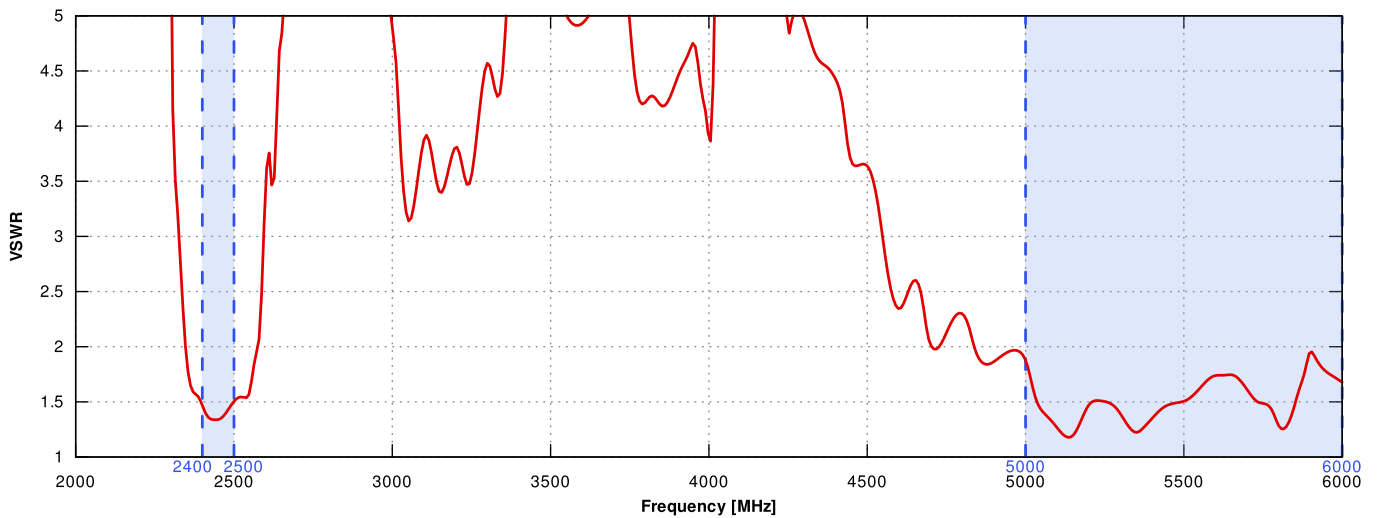

WI-FI ANTENNA SPECIFICATION

FREQUENCY	2.4 - 2.5 GHz
GAIN	6 dBi
VSWR	<1.70, max <2.00
BEAMWIDTH	360°/25° ±5°
POLARIZATION	Vertical
IMPEDANCE	50 Ω

MECHANICAL SPECIFICATION

MATERIALS	ABS, aluminum, PTFE
CONNECTOR TYPE	RJ45
INGRESS PROTECTION	IP68
DIMENSIONS	160 x 160 x 240 mm 6.3 x 6.3 x 9.45 inch
WEIGHT	1.5 kg 3.31 lbs
OPERATING TEMPERATURE	From -40°C to 80°C From -40°F to 176°F
MAST DIAMETER	40-60 mm 1.57-2.36 inch

LTE / 4G WCS DARS

2300
MHz

30

40

2400
MHz

LTE / 4G

2400
MHz

7

38

41

53

69

n90

2700
MHz

PLOTS

VSWR for Wi-Fi antenna

VSWSR for LTE antenna

Gain for Wi-Fi antenna

Gain for LTE antenna

LTE from 700MHz to 900MHz

LTE from 1.71GHz to 2.17GHz

LTE from 2.3GHz to 2.7GHz

Wi-Fi 2.4GHz and 5GHz

DIMENSIONS