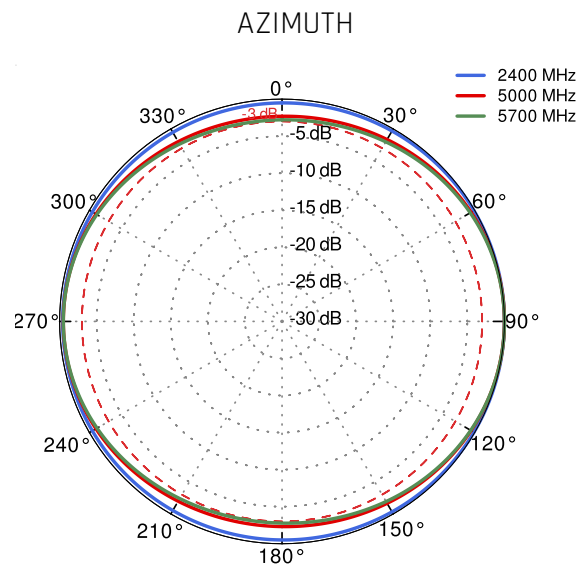

LTE ANTENNA SPECIFICATION

FREQUENCY	694 - 960 MHz 1.7 - 2.2 GHz 2.2 - 2.7 GHz
GAIN	694 - 960 MHz : 2 dBi 1.7 - 2.2 GHz : 2 dBi 2.2 - 2.7 GHz : 4 dBi
SUPPORTED LTE/5G BANDS	1, 2, 3, 4, 5, 6, 7, 8, 9, 10, 12, 13, 14, 17, 18, 19, 20, 23, 25, 26, 27, 28, 29, 30, 33, 34, 35, 36, 37, 38, 39, 40, 41, 44, 53, 59, 62, 65, 66, 67, 68, 69, 85, n80, n81, n82, n83, n84, n86, n89, n90, n95
VSWR	<1.60, max <2.00
BEAMWIDTH	360°/35° ±5°
POLARIZATION	Vertical
IMPEDANCE	50 Ω

WI-FI ANTENNA SPECIFICATION

FREQUENCY	2.4 - 2.5 GHz
GAIN	6 dBi
VSWR	<1.70, max <2.00
BEAMWIDTH	360°/25° ±5°
POLARIZATION	Vertical
IMPEDANCE	50 Ω

MECHANICAL SPECIFICATION

MATERIALS	ABS, aluminum, PTFE
CONNECTOR TYPE	RJ45
INGRESS PROTECTION	IP68
DIMENSIONS	160 x 160 x 240 mm 6.3 x 6.3 x 9.45 inch
WEIGHT	1.5 kg 3.31 lbs
OPERATING TEMPERATURE	From -40°C to 80°C From -40°F to 176°F
MAST DIAMETER	40-60 mm 1.57-2.36 inch

38

41

53

69

n90

2700
MHz

PLOTS

VSWR for Wi-Fi antenna

VSWSR for LTE antenna

Gain for Wi-Fi antenna

Gain for LTE antenna

LTE from 700MHz to 900MHz

LTE from 1.71GHz to 2.17GHz

LTE from 2.3GHz to 2.7GHz

Wi-Fi 2.4GHz and 5GHz

DIMENSIONS