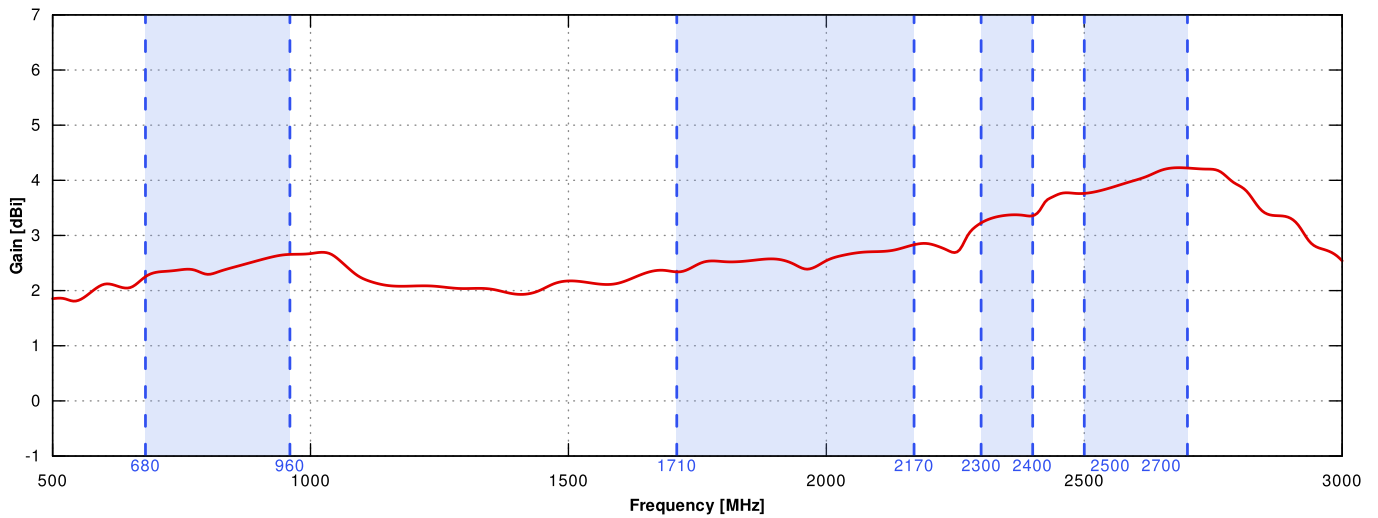

WI-FI ANTENNA SPECIFICATION

FREQUENCY	2.4 - 2.5 GHz
GAIN	6 dBi
VSWR	<1.70, max <2.00
BEAMWIDTH	360°/25° ±5°
POLARIZATION	Vertical
IMPEDANCE	50 Ω

MECHANICAL SPECIFICATION

MATERIALS	ABS, aluminum, PTFE
CONNECTOR TYPE	RJ45
INGRESS PROTECTION	IP68
DIMENSIONS	160 x 160 x 240 mm 6.3 x 6.3 x 9.45 inch
WEIGHT	1.5 kg 3.31 lbs
OPERATING TEMPERATURE	From -40°C to 80°C From -40°F to 176°F
MAST DIAMETER	40-60 mm 1.57-2.36 inch

LTE / 4G WCS DARS

2300
MHz

30

40

2400
MHz

LTE / 4G

2400
MHz

7

38

41

53

69

n90

2700
MHz

PLOTS

VSWR for Wi-Fi antenna

VSWSR for LTE antenna

Gain for Wi-Fi antenna

Gain for LTE antenna

LTE from 700MHz to 900MHz

LTE from 1.71GHz to 2.17GHz

LTE from 2.3GHz to 2.7GHz

Wi-Fi 2.4GHz and 5GHz

DIMENSIONS