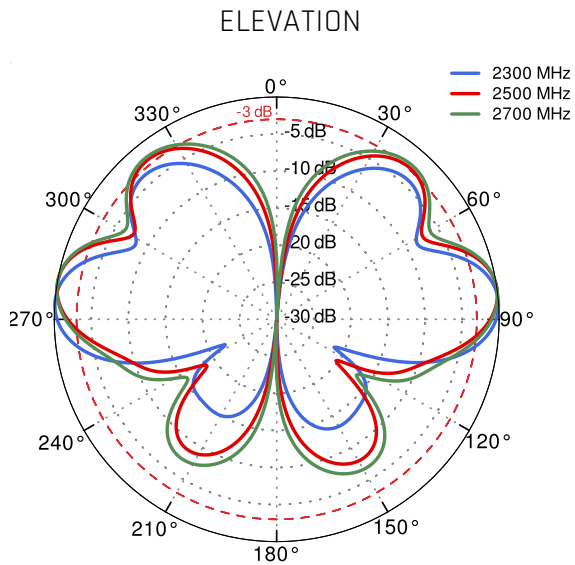

LTE ANTENNA SPECIFICATION

FREQUENCY	694 - 960 MHz 1.7 - 2.2 GHz 2.2 - 2.7 GHz
GAIN	694 - 960 MHz : 2 dBi 1.7 - 2.2 GHz : 2 dBi 2.2 - 2.7 GHz : 4 dBi
SUPPORTED LTE/5G BANDS	1, 2, 3, 4, 5, 6, 7, 8, 9, 10, 12, 13, 14, 17, 18, 19, 20, 23, 25, 26, 27, 28, 29, 30, 33, 34, 35, 36, 37, 38, 39, 40, 41, 44, 53, 59, 62, 65, 66, 67, 68, 69, 85, n80, n81, n82, n83, n84, n86, n89, n90, n95
VSWR	<1.60, max <2.00
BEAMWIDTH	360°/35° ±5°
POLARIZATION	Vertical
IMPEDANCE	50 Ω

WI-FI ANTENNA SPECIFICATION

FREQUENCY	2.4 - 2.5 GHz
GAIN	6 dBi
VSWR	<1.70, max <2.00
BEAMWIDTH	360°/25° ±5°
POLARIZATION	Vertical
IMPEDANCE	50 Ω

MECHANICAL SPECIFICATION

MATERIALS	ABS, aluminum, PTFE
CONNECTOR TYPE	RJ45
INGRESS PROTECTION	IP68
DIMENSIONS	160 x 160 x 240 mm 6.3 x 6.3 x 9.45 inch
WEIGHT	1.5 kg 3.31 lbs
OPERATING TEMPERATURE	From -40°C to 80°C From -40°F to 176°F
MAST DIAMETER	40-60 mm 1.57-2.36 inch

38

41

53

69

n90

2700
MHz

PLOTS

VSWR for Wi-Fi antenna

VSWSR for LTE antenna

Gain for Wi-Fi antenna

Gain for LTE antenna

LTE from 700MHz to 900MHz

LTE from 1.71GHz to 2.17GHz

LTE from 2.3GHz to 2.7GHz

Wi-Fi 2.4GHz and 5GHz

DIMENSIONS