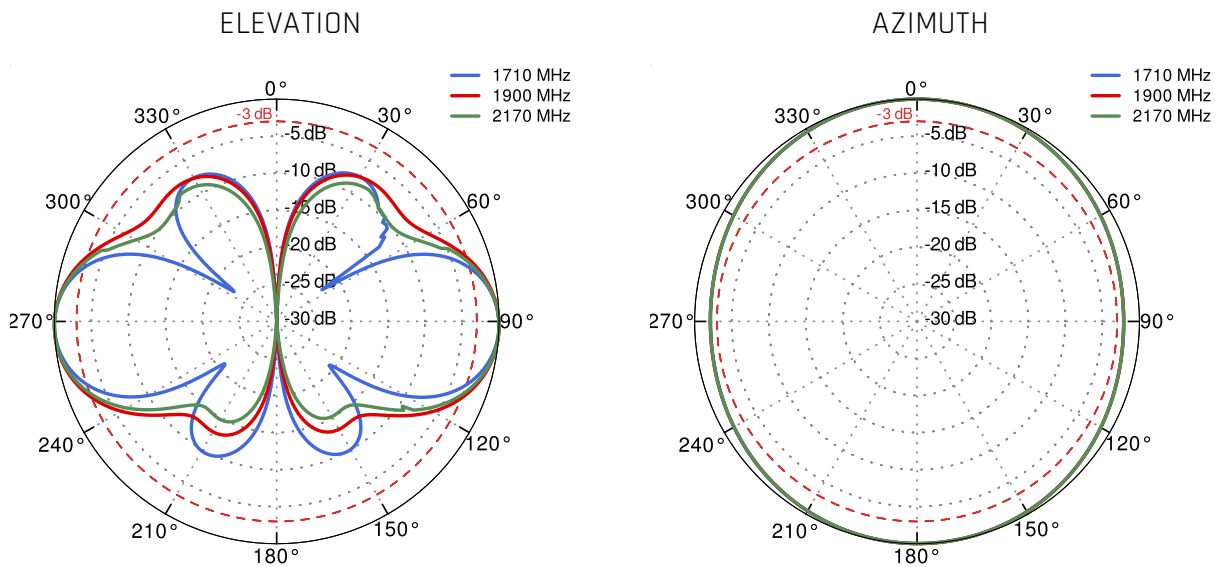

LTE ANTENNA SPECIFICATION

FREQUENCY	694 - 960 MHz 1.7 - 2.2 GHz 2.2 - 2.7 GHz
GAIN	694 - 960 MHz : 2 dBi 1.7 - 2.2 GHz : 2 dBi 2.2 - 2.7 GHz : 4 dBi
SUPPORTED LTE/5G BANDS	1, 2, 3, 4, 5, 6, 7, 8, 9, 10, 12, 13, 14, 17, 18, 19, 20, 23, 25, 26, 27, 28, 29, 30, 33, 34, 35, 36, 37, 38, 39, 40, 41, 44, 53, 59, 62, 65, 66, 67, 68, 69, 85, n80, n81, n82, n83, n84, n86, n89, n90, n95
VSWR	<1.60, max <2.00
BEAMWIDTH	360°/35° ±5°
POLARIZATION	Vertical
IMPEDANCE	50 Ω

WI-FI ANTENNA SPECIFICATION

FREQUENCY	2.4 - 2.5 GHz
GAIN	6 dBi
VSWR	<1.70, max <2.00
BEAMWIDTH	360°/25° ±5°
POLARIZATION	Vertical
IMPEDANCE	50 Ω

MECHANICAL SPECIFICATION

MATERIALS	ABS, aluminum, PTFE
CONNECTOR TYPE	RJ45
INGRESS PROTECTION	IP68
DIMENSIONS	160 x 160 x 240 mm 6.3 x 6.3 x 9.45 inch
WEIGHT	1.5 kg 3.31 lbs
OPERATING TEMPERATURE	From -40°C to 80°C From -40°F to 176°F
MAST DIAMETER	40-60 mm 1.57-2.36 inch

38

41

53

69

n90

2700
MHz

PLOTS

VSWR for Wi-Fi antenna

VSWSR for LTE antenna

Gain for Wi-Fi antenna

Gain for LTE antenna

LTE from 700MHz to 900MHz

LTE from 1.71GHz to 2.17GHz

LTE from 2.3GHz to 2.7GHz

Wi-Fi 2.4GHz and 5GHz

DIMENSIONS