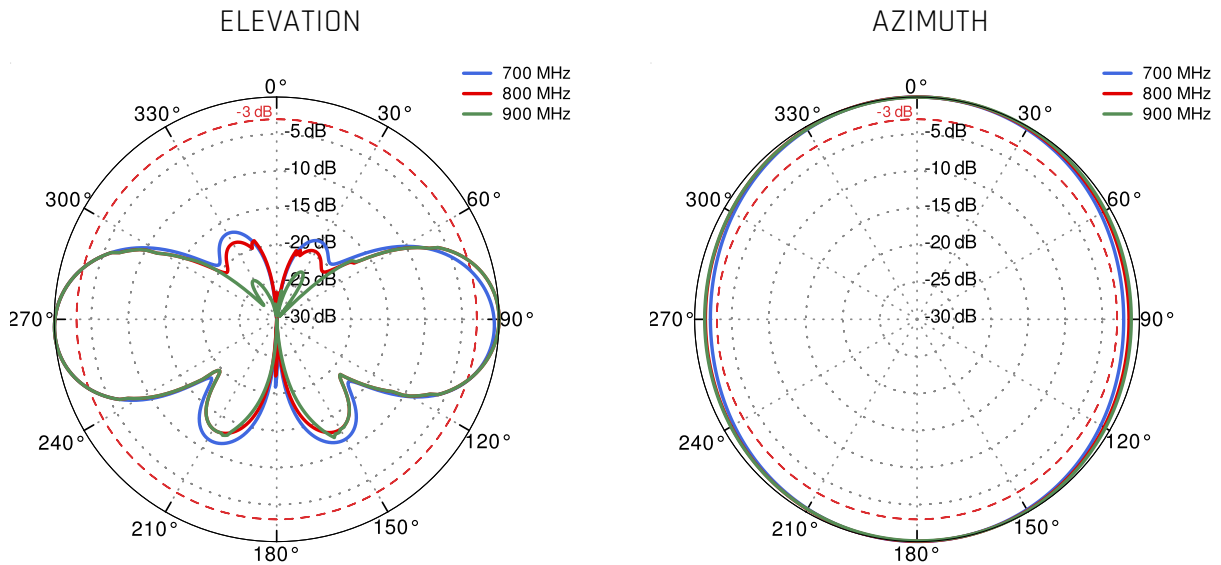

LTE ANTENNA SPECIFICATION

FREQUENCY	694 - 960 MHz 1.7 - 2.2 GHz 2.2 - 2.7 GHz
GAIN	694 - 960 MHz : 2 dBi 1.7 - 2.2 GHz : 2 dBi 2.2 - 2.7 GHz : 4 dBi
SUPPORTED LTE/5G BANDS	1, 2, 3, 4, 5, 6, 7, 8, 9, 10, 12, 13, 14, 17, 18, 19, 20, 23, 25, 26, 27, 28, 29, 30, 33, 34, 35, 36, 37, 38, 39, 40, 41, 44, 53, 59, 62, 65, 66, 67, 68, 69, 85, n80, n81, n82, n83, n84, n86, n89, n90, n95
VSWR	<1.60, max <2.00
BEAMWIDTH	360°/35° ±5°
POLARIZATION	Vertical
IMPEDANCE	50 Ω

WI-FI ANTENNA SPECIFICATION

FREQUENCY	2.4 - 2.5 GHz
GAIN	6 dBi
VSWR	<1.70, max <2.00
BEAMWIDTH	360°/25° ±5°
POLARIZATION	Vertical
IMPEDANCE	50 Ω

MECHANICAL SPECIFICATION

MATERIALS	ABS, aluminum, PTFE
CONNECTOR TYPE	RJ45
INGRESS PROTECTION	IP68
DIMENSIONS	160 x 160 x 240 mm 6.3 x 6.3 x 9.45 inch
WEIGHT	1.5 kg 3.31 lbs
OPERATING TEMPERATURE	From -40°C to 80°C From -40°F to 176°F
MAST DIAMETER	40-60 mm 1.57-2.36 inch

38

41

53

69

n90

2700
MHz

PLOTS

VSWR for Wi-Fi antenna

VSWSR for LTE antenna

Gain for Wi-Fi antenna

Gain for LTE antenna

LTE from 700MHz to 900MHz

LTE from 1.71GHz to 2.17GHz

LTE from 2.3GHz to 2.7GHz

Wi-Fi 2.4GHz and 5GHz

DIMENSIONS