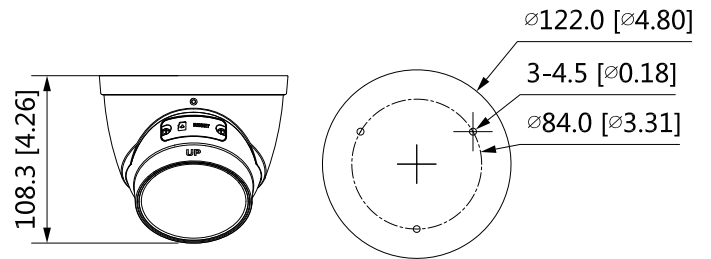

Environment

Operating Conditions	-30°C to +60°C (-22°F to +140°F)/less than 95%
Storage Conditions	-40°C to +60°C (-40°F to +140°F)
Ingress Protection	IP67

Structure

Casing	Metal
Dimensions	108.3 mm × Φ122 mm (4.3" × Φ4.8")
Net Weight	0.69 kg (1.5 lb)
Gross Weight	0.87 kg (1.9 lb)

Ordering Information

Type	Part Number	Description
4MP Camera	DH-IPC-HDW1431TP-ZS-S4	4MP Entry IR vari-focal Eyeball Network Camera,PAL
	DH-IPC-HDW1431TN-ZS-S4	4MP Entry IR Vari-focal Eyeball Network Camera,NTSC
Accessories (optional)	PFA130-E	Junction Box
	PFB203W	Wall mount
	PFA106	Mount adapter
	PFB220C	Ceiling mount
	PFA152-E	Pole Mount
	PFM321D	DC12V1A Power adapter
	LR1002-1ET/1EC	Single-port long reach ethernet Over coax extender
	PFM900-E	Integrated mount tester
	PFM114	TLC SD card

Dimensions (mm[inch])

Accessories

Optional: