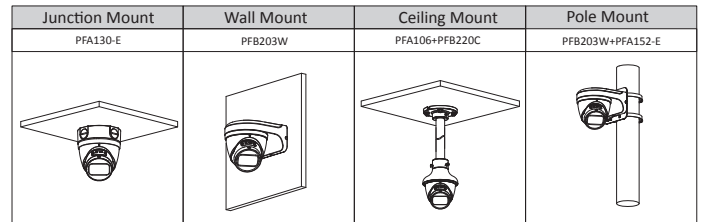

Environment

Operating Conditions	-30°C to +60°C (-22°F to +140°F)/less than 95%
Storage Conditions	-40°C to +60°C (-40°F to +140°F)
Ingress Protection	IP67

Structure

Casing	Metal
Dimensions	108.3 mm × Φ122 mm (4.3" × Φ4.8")
Net Weight	0.69 kg (1.5 lb)
Gross Weight	0.87 kg (1.9 lb)