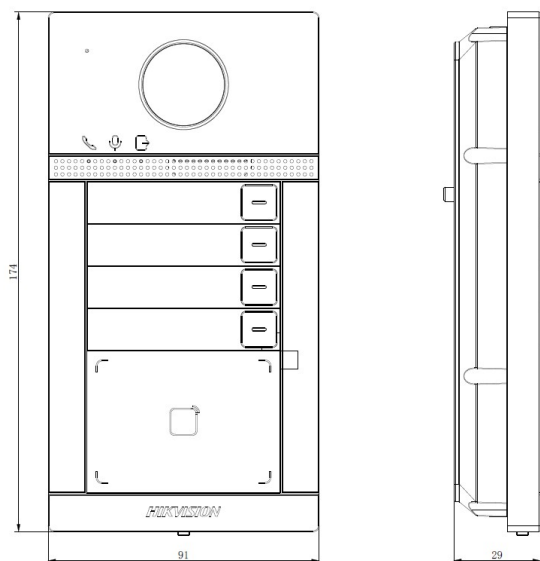

General	
Button	4
Installation	Surface mounting
Indicator	3
Weight	380 g
Protective level	IP65, IK08
Working temperature	-40°C to 53°C (-40°F to 127.4°F)
Working humidity	10% to 95%
Dimensions	174 mm × 91 mm × 29 mm
Battery	/
Application environment	Outdoor
Power consumption	< 10 W